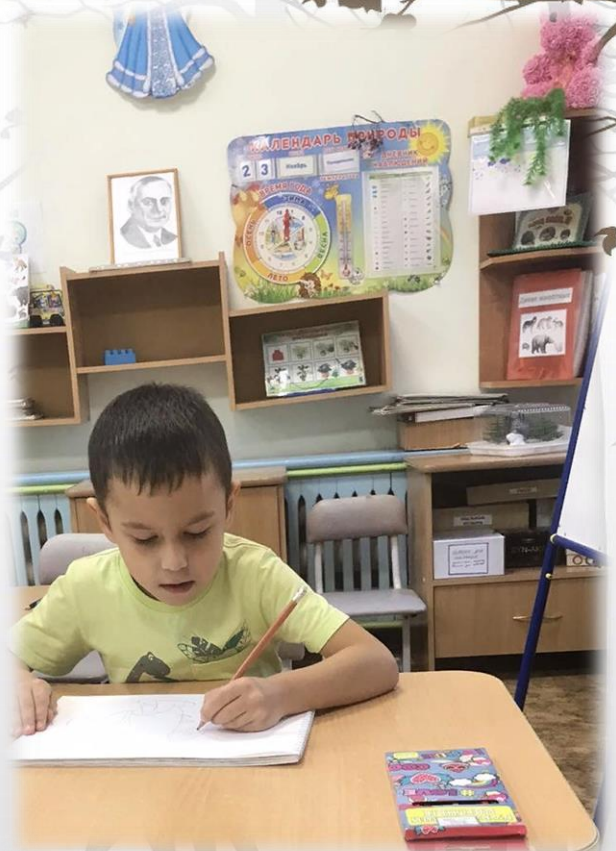

Дикие животные Рисование